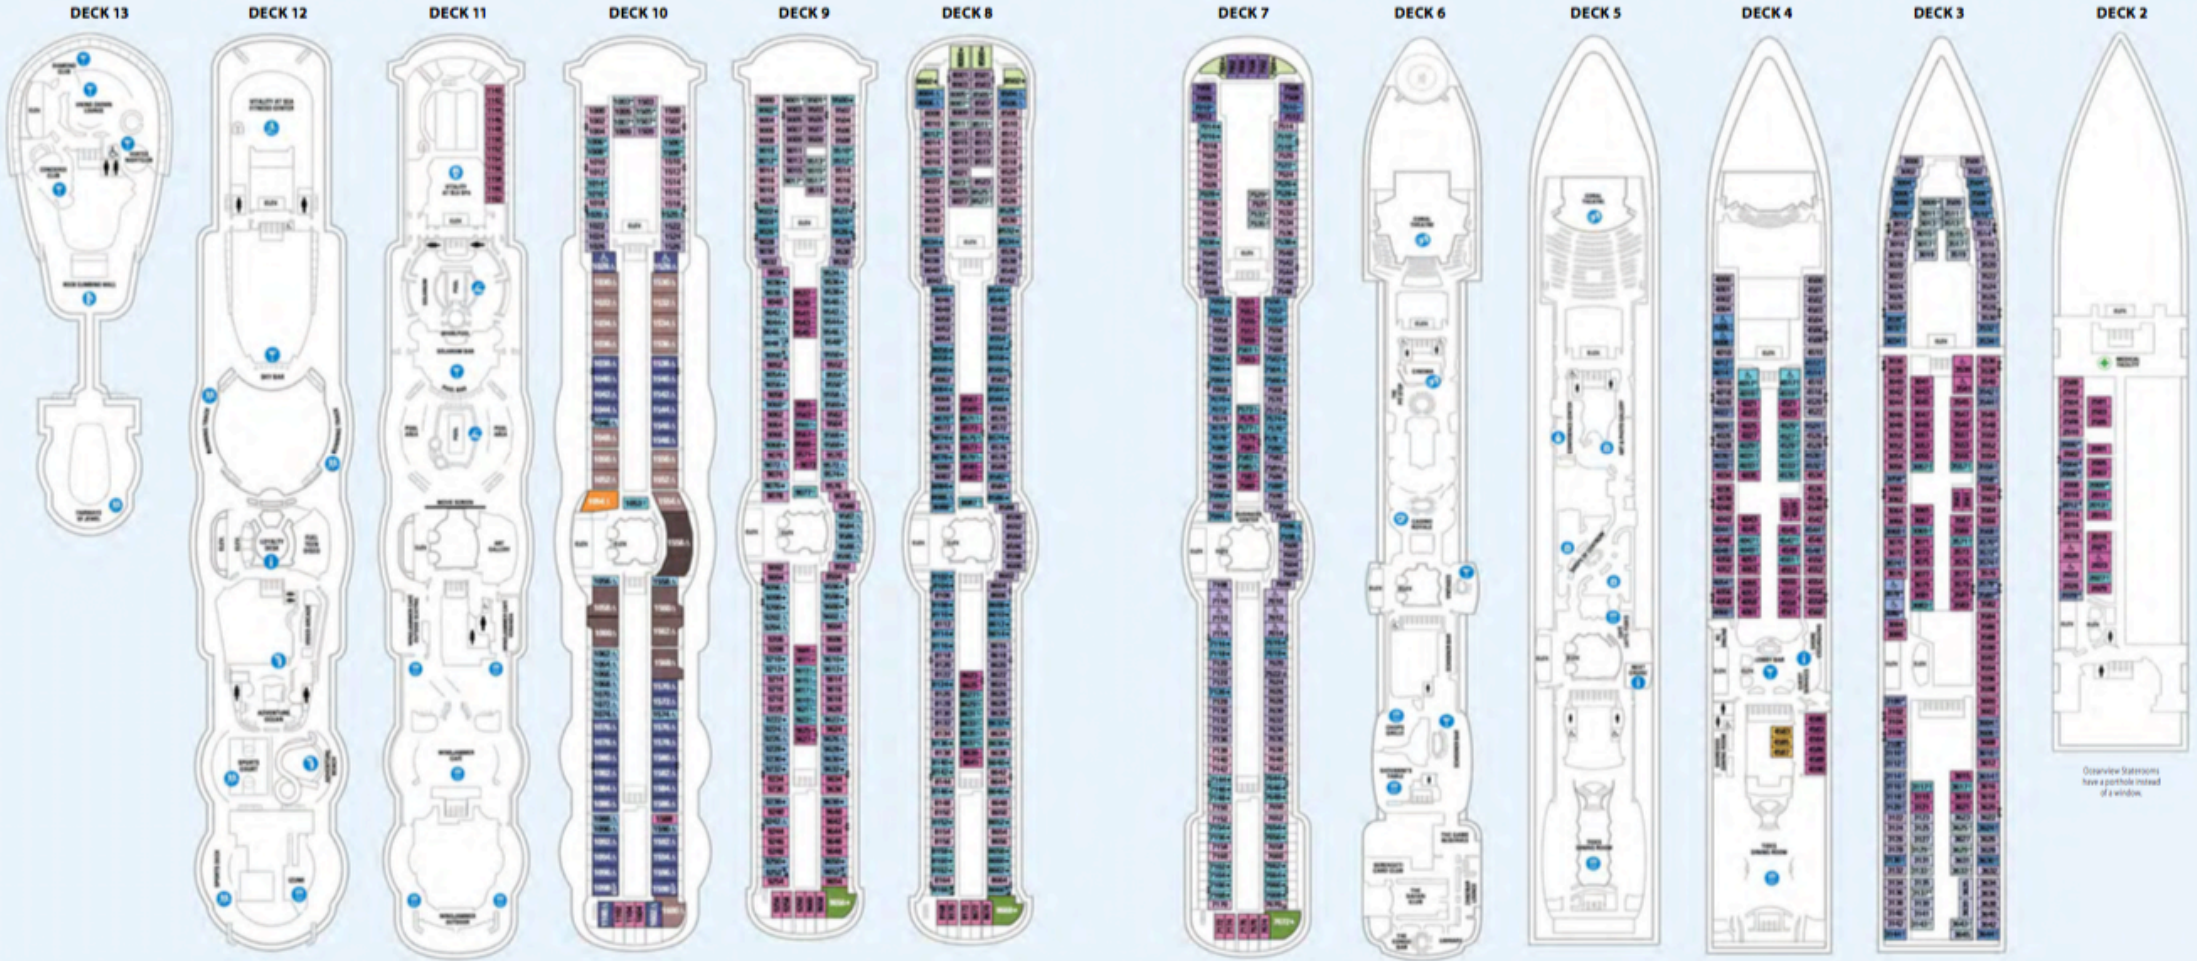

RADIANCE CLASS

Brilliance of the Seas® | Jewel of the Seas®
Radiance of the Seas® | Serenade of the Seas®

SHIP INFORMATION

- Length: 293m
- Beam: 32m
- Draft: 8.5m
- Guest Capacity: 2,112
- Total Crew: 859
- Gross Tonnage: 90,090 tons
- Speed: 25 knots
- Electric Current: 110/220 AC

To view interactive deck plans, visit www.royalcaribbean-arabia.com/ships/

Deck Plans applicable for sailings from May 6, 2018, Profile 1832. | **Jewel of the Seas®**

SUITES

- **RS** Royal Suite - 1 Bedroom
  33 sq. m, balcony 10 sq. m.
- **GS** Grand Suite - 1 Bedroom
  35 sq. m, balcony 10 sq. m.
- **OS** Owner's Suite - 2 Bedroom
  54 sq. m, balcony 14 sq. m.
- **JS** Junior Suite
  27 sq. m, balcony 4 sq. m.
- **OS** Owner's Suite - 1 Bedroom
  48 sq. m, balcony 5 sq. m.
- **VS** Ocean View Suite - 2 Bedroom (No Balcony)
  54 sq. m.

BALCONY STATEROOMS

- **1B 2B** Spacious Ocean View Balcony
  19 sq. m, balcony 4 sq. m.
- **3B 4B** Ocean View Balcony
  17 sq. m, balcony 4 sq. m.
- **1D 2D** Ocean View Balcony
  17 sq. m, balcony 4 sq. m.
- **3D 4D** Ocean View Balcony
  17 sq. m, balcony 4 sq. m.

OCEAN VIEW STATEROOMS

- **1K** Ultra Spacious Ocean View
  33 sq. m.
- **2M** Spacious Ocean View
  19 sq. m.
- **1N 2N** Ocean View
  14 sq. m.
- **3N 4N** Ocean View
  14 sq. m.

INTERIOR STATEROOMS

- **1V 2V** Interior
  16 sq. ft.
- **3V 4V** Interior
  16 sq. ft.
- **6V** Interior
  16 sq. ft.
- **2W** Studio Interior
  10 sq. m.