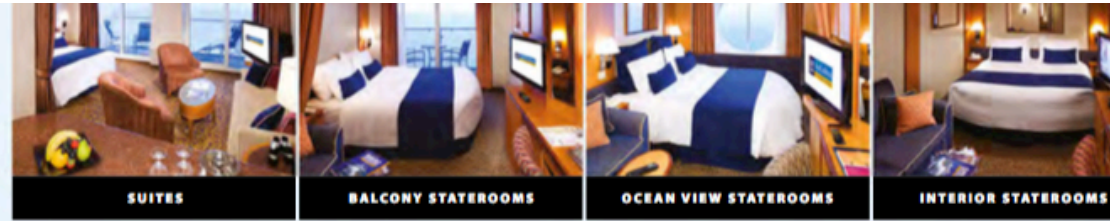

RADIANCE CLASS

Brilliance of the Seas® | Jewel of the Seas®
Radiance of the Seas® | Serenade of the Seas®

SHIP INFORMATION

- Length: 293m
- Beam: 32m
- Draft: 8.5m
- Guest Capacity: 2,112
- Total Crew: 859
- Gross Tonnage: 90,090 tons
- Speed: 25 knots
- Electric Current: 110/220 AC

To view interactive deck plans, visit www.royalcaribbean-arabia.com/ships/

Deck Plans applicable for sailings from May 6, 2018, Profile 1832. | **Jewel of the Seas®**

SUITES

- **RS** Royal Suite - 1 Bedroom
  33 sq. m, balcony 10 sq. m.
- **GS** Grand Suite - 1 Bedroom
  35 sq. m, balcony 10 sq. m.
- **OS** Owner's Suite - 2 Bedroom
  54 sq. m, balcony 14 sq. m.
- **JS** Junior Suite
  27 sq. m, balcony 4 sq. m.
- **OS** Owner's Suite - 1 Bedroom
  48 sq. m, balcony 5 sq. m.
- **VS** Ocean View Suite - 2 Bedroom (No Balcony)
  54 sq. m.

BALCONY STATEROOMS

- **1B 2B** Spacious Ocean View Balcony
  19 sq. m, balcony 4 sq. m.
- **3B 4B** Ocean View Balcony
  17 sq. m, balcony 4 sq. m.
- **1D 2D** Ocean View Balcony
  17 sq. m, balcony 4 sq. m.
- **3D 4D** Ocean View Balcony
  17 sq. m, balcony 4 sq. m.

OCEAN VIEW STATEROOMS

- **1K** Ultra Spacious Ocean View
  33 sq. m.
- **2M** Spacious Ocean View
  19 sq. m.
- **1N 2N** Ocean View
  14 sq. m.
- **3N 4N** Ocean View
  14 sq. m.

INTERIOR STATEROOMS

- **1V 2V** Interior
  16 sq. ft.
- **3V 4V** Interior
  16 sq. ft.
- **6V** Interior
  16 sq. ft.
- **2W** Studio Interior
  10 sq. m.